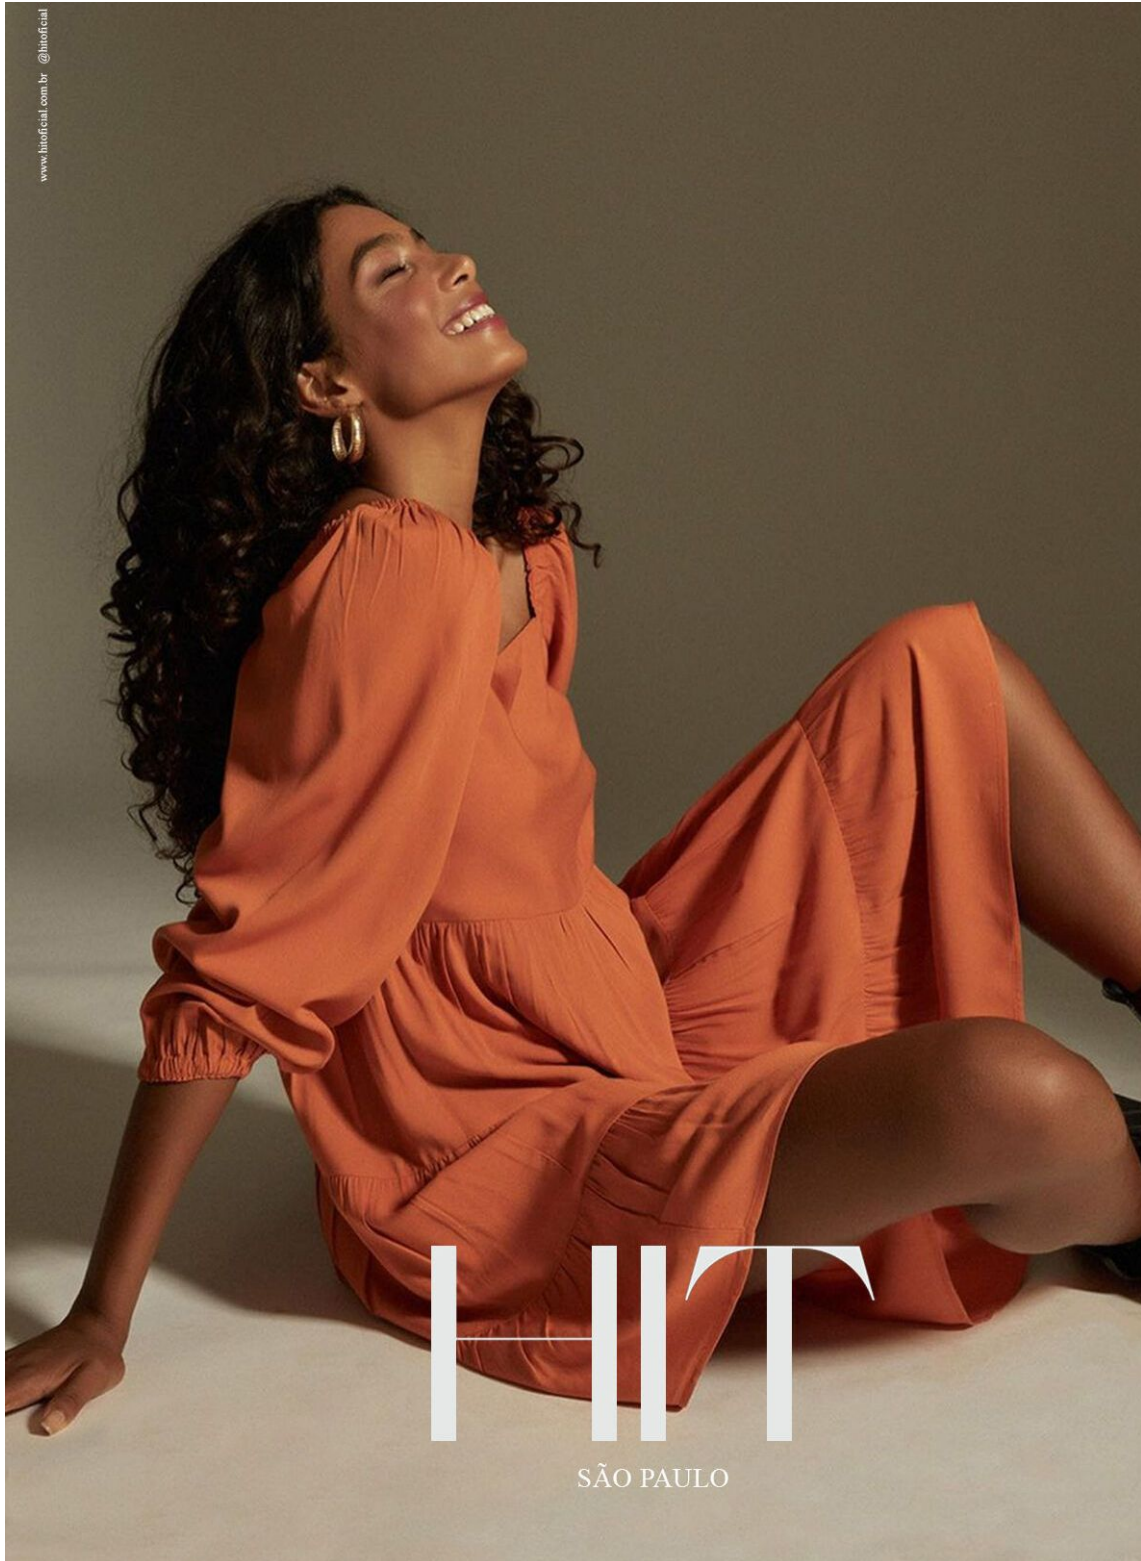

KARINA PADIAL

height 5'9" · bust 32.5" · cup C · waist 23.5" · hips 35.5" · dress 36 EU/6 US/8 UK
shoes size 39 EU/8 US/6 UK · hair brown · eyes brown